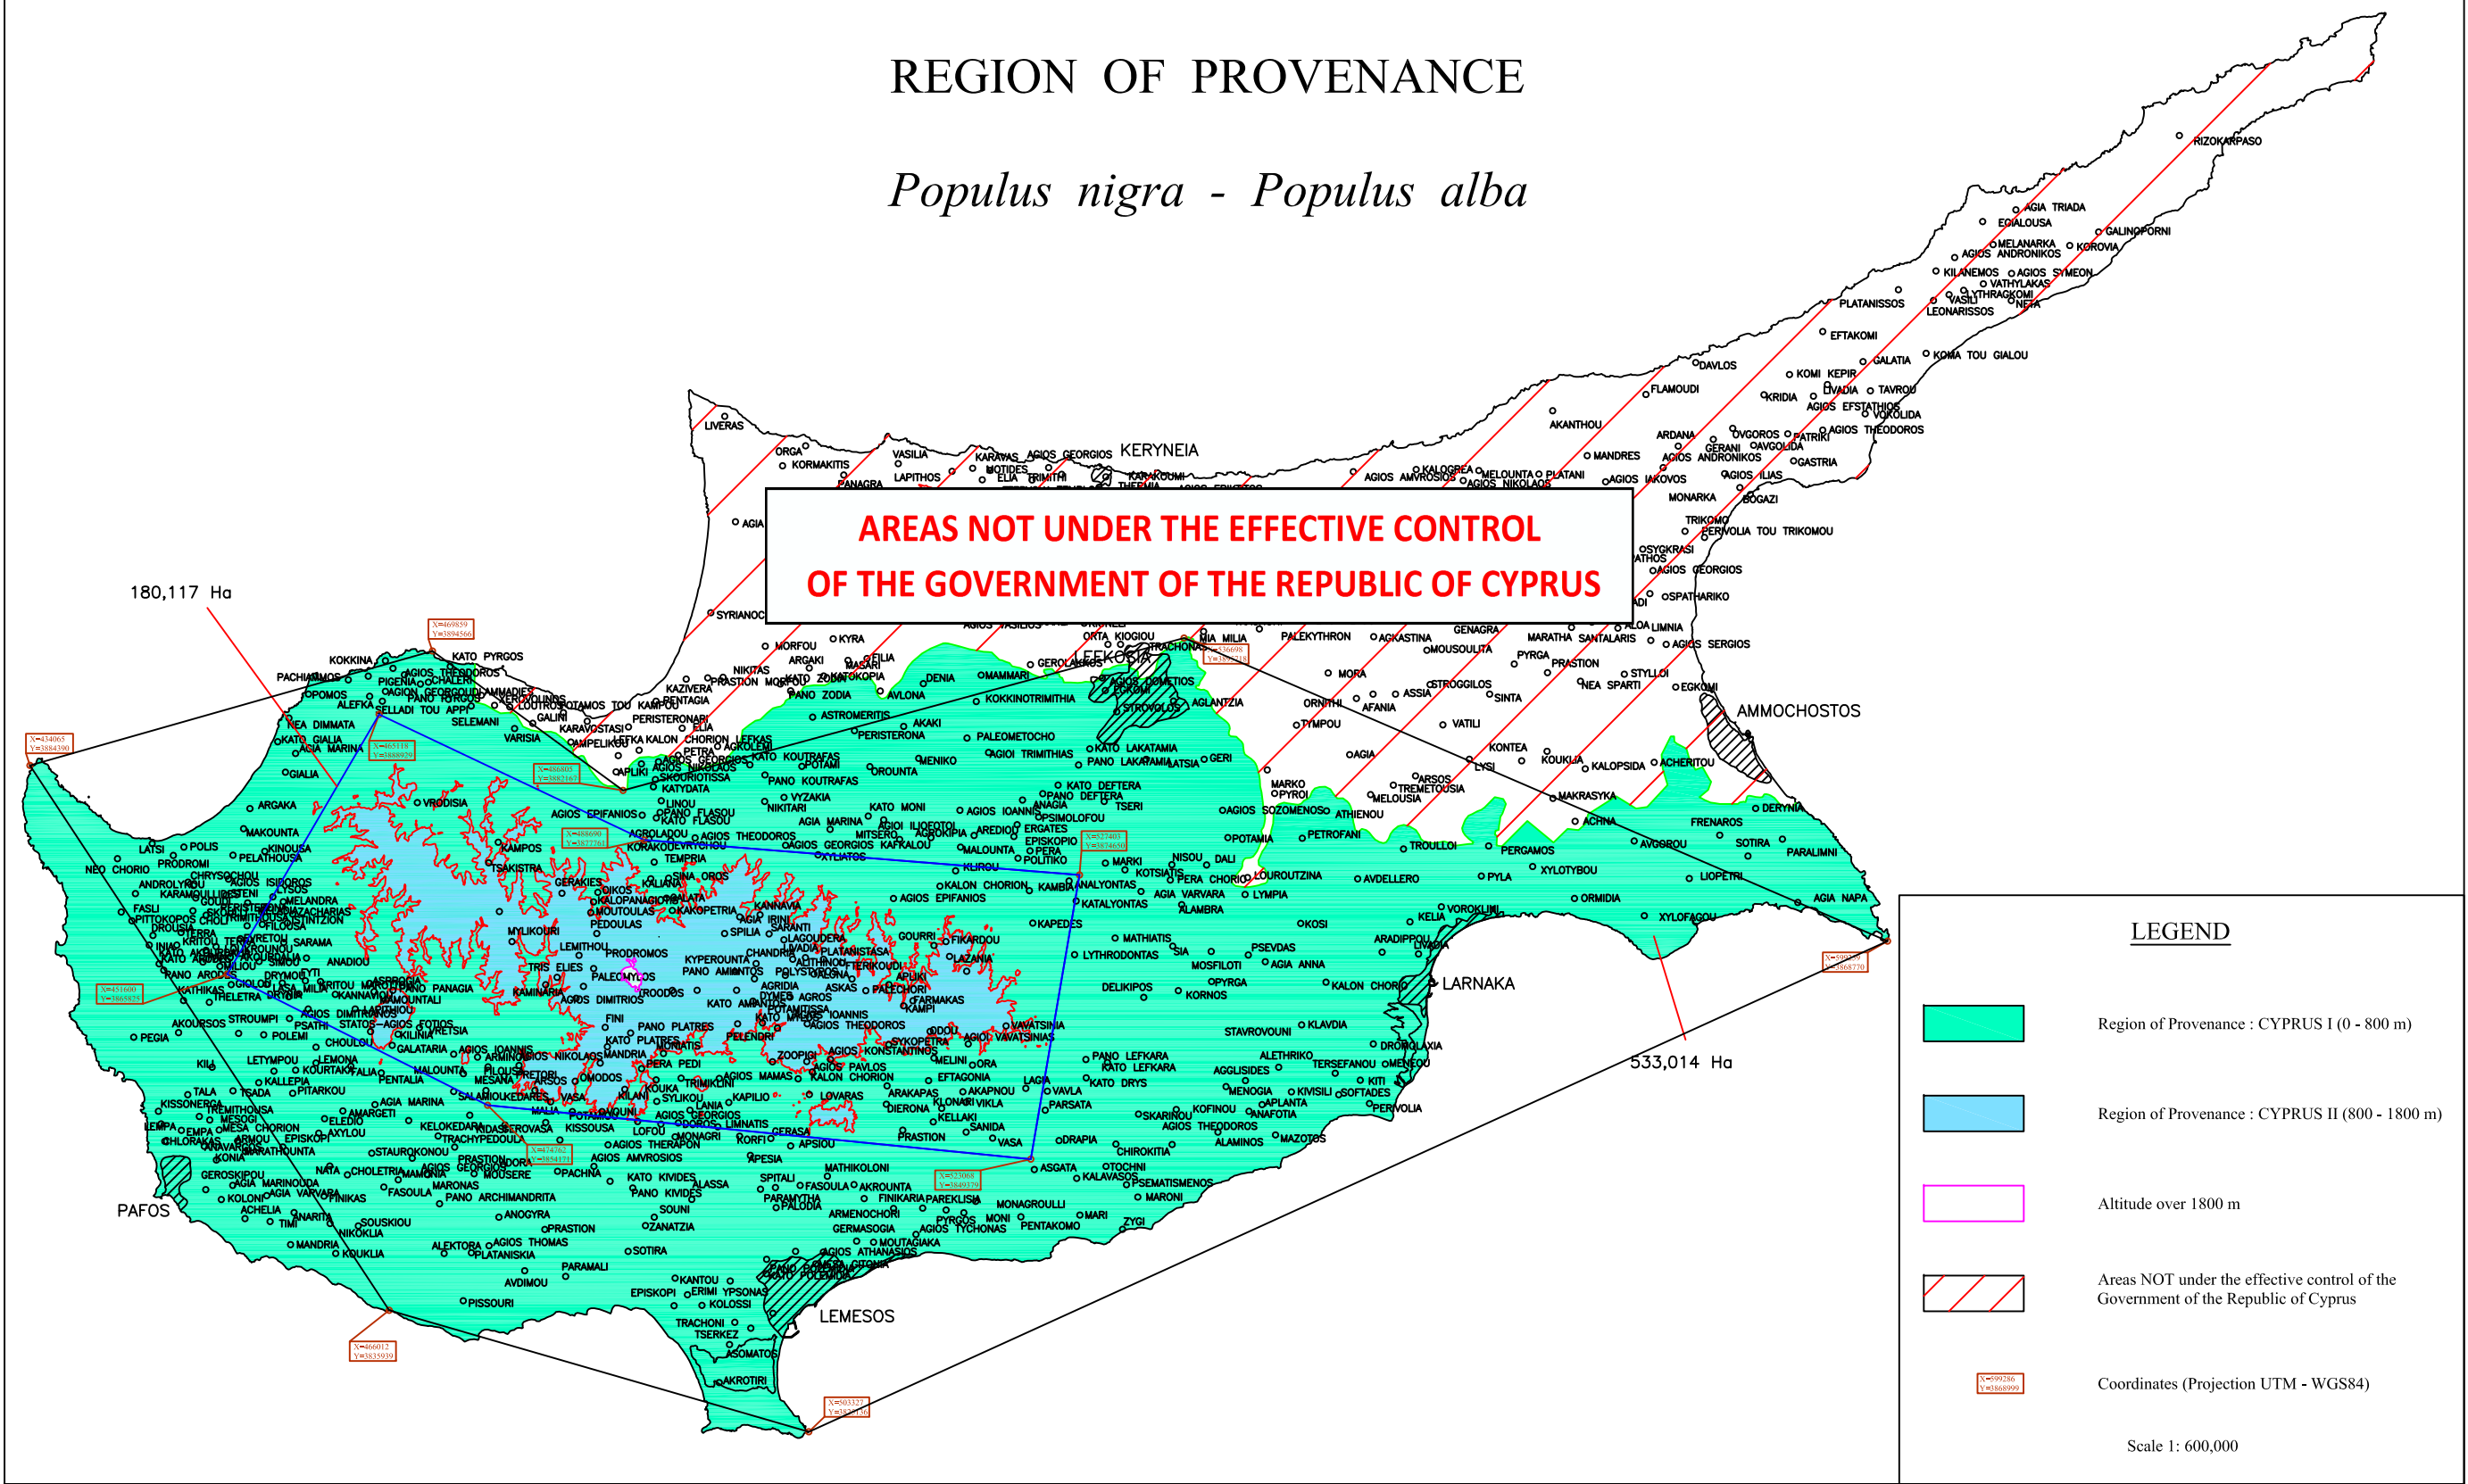

REGION OF PROVENANCE

Pinus brutia

**AREAS NOT UNDER THE EFFECTIVE CONTROL
OF THE GOVERNMENT OF THE REPUBLIC OF CYPRUS**

REGION OF PROVENANCE

Robinia pseudoacacia

**AREAS NOT UNDER THE EFFECTIVE CONTROL
OF THE GOVERNMENT OF THE REPUBLIC OF CYPRUS**

REGION OF PROVENANCE

Populus nigra - Populus alba

REGION OF PROVENANCE

Pinus pinea

**AREAS NOT UNDER THE EFFECTIVE CONTROL
OF THE GOVERNMENT OF THE REPUBLIC OF CYPRUS**

LEGEND

-  Region of Provenance : CYPRUS (0 - 900 m)
-  Altitude over 900 m
-  Areas NOT under the effective control of the Government of the Republic of Cyprus
-  Coordinates (Projection UTM - WGS84)

Scale 1: 600,000

REGION OF PROVENANCE

Pinus nigra

**AREAS NOT UNDER THE EFFECTIVE CONTROL
OF THE GOVERNMENT OF THE REPUBLIC OF CYPRUS**

11,800 Ha

LEGEND

- Region of Provenance : TROODOS (1200 - 1952 m)
- Altitude over 1200 m
- Areas NOT under the effective control of the Government of the Republic of Cyprus
- Coordinates (Projection UTM - WGS 84)

Scale 1: 600,000