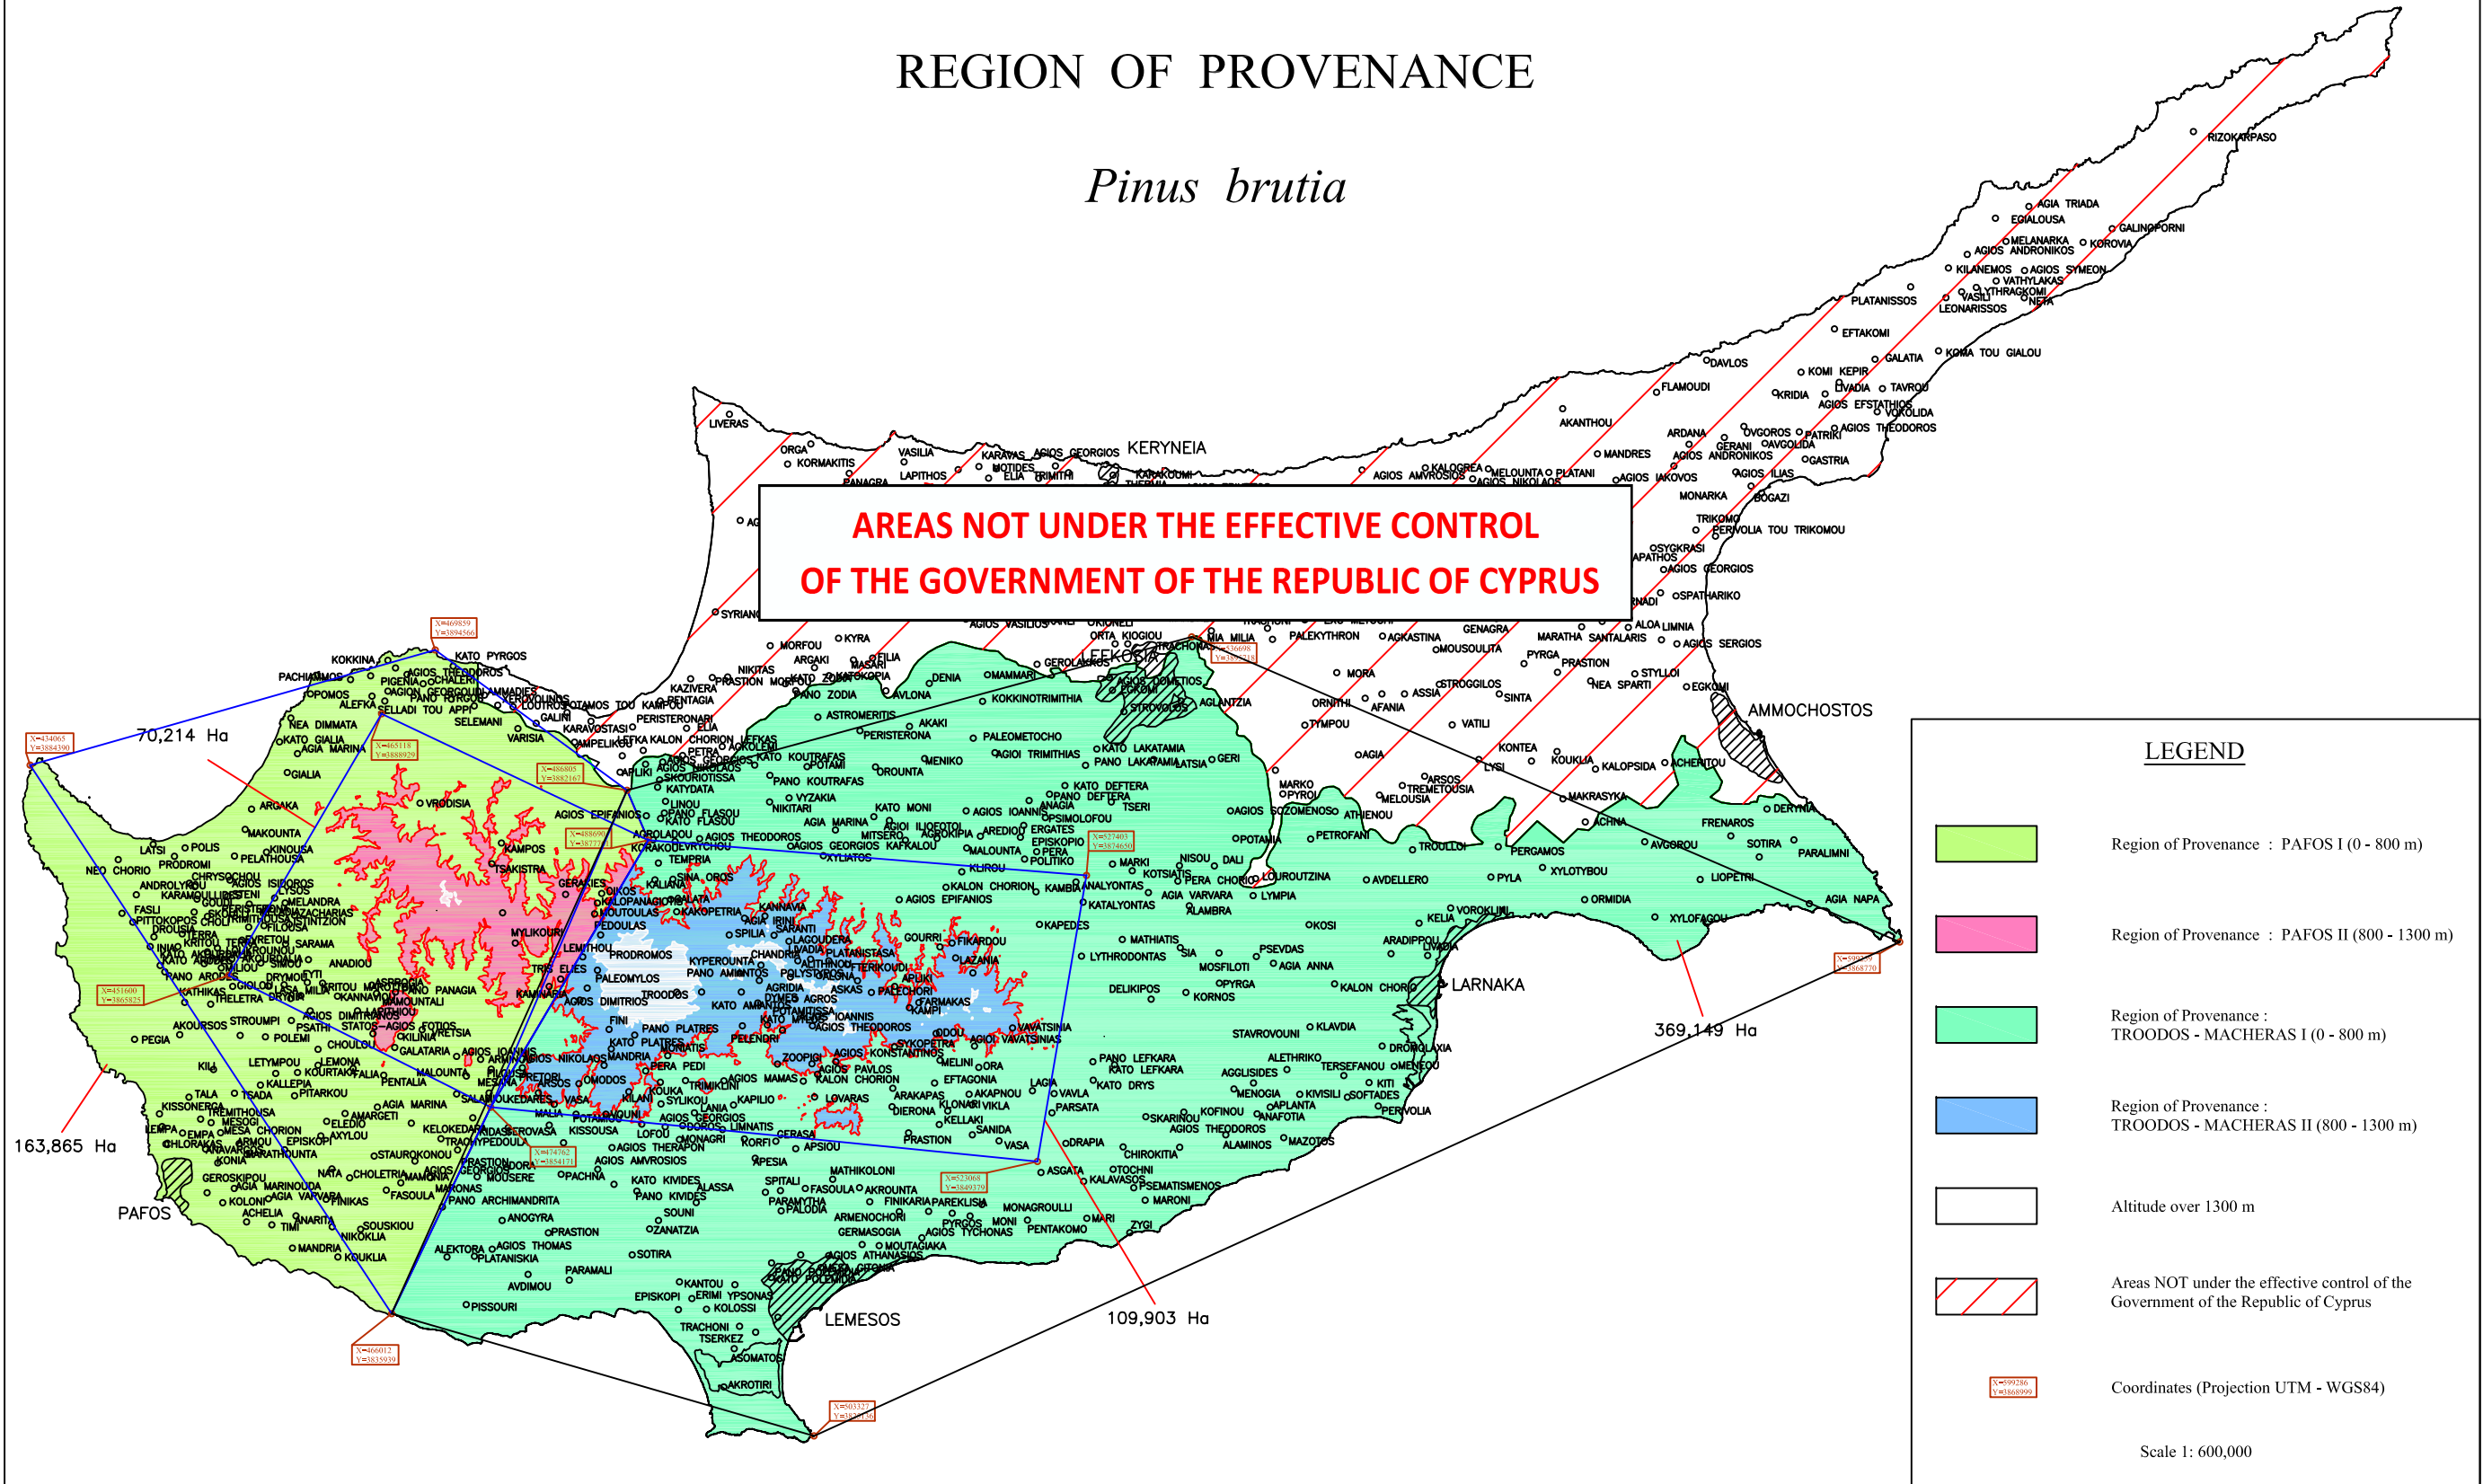

REGION OF PROVENANCE

Pinus brutia

**AREAS NOT UNDER THE EFFECTIVE CONTROL
OF THE GOVERNMENT OF THE REPUBLIC OF CYPRUS**

REGION OF PROVENANCE

Robinia pseudoacacia

**AREAS NOT UNDER THE EFFECTIVE CONTROL
OF THE GOVERNMENT OF THE REPUBLIC OF CYPRUS**

REGION OF PROVENANCE

Populus nigra - Populus alba

REGION OF PROVENANCE

Pinus pinea

**AREAS NOT UNDER THE EFFECTIVE CONTROL
OF THE GOVERNMENT OF THE REPUBLIC OF CYPRUS**

LEGEND

-  Region of Provenance : CYPRUS (0 - 900 m)
-  Altitude over 900 m
-  Areas NOT under the effective control of the Government of the Republic of Cyprus
-  Coordinates (Projection UTM - WGS84)

Scale 1: 600,000

REGION OF PROVENANCE

Pinus nigra

**AREAS NOT UNDER THE EFFECTIVE CONTROL
OF THE GOVERNMENT OF THE REPUBLIC OF CYPRUS**

11,800 Ha

LEGEND

- Region of Provenance : TROODOS (1200 - 1952 m)
- Altitude over 1200 m
- Areas NOT under the effective control of the Government of the Republic of Cyprus
- Coordinates (Projection UTM - WGS 84)

Scale 1: 600,000