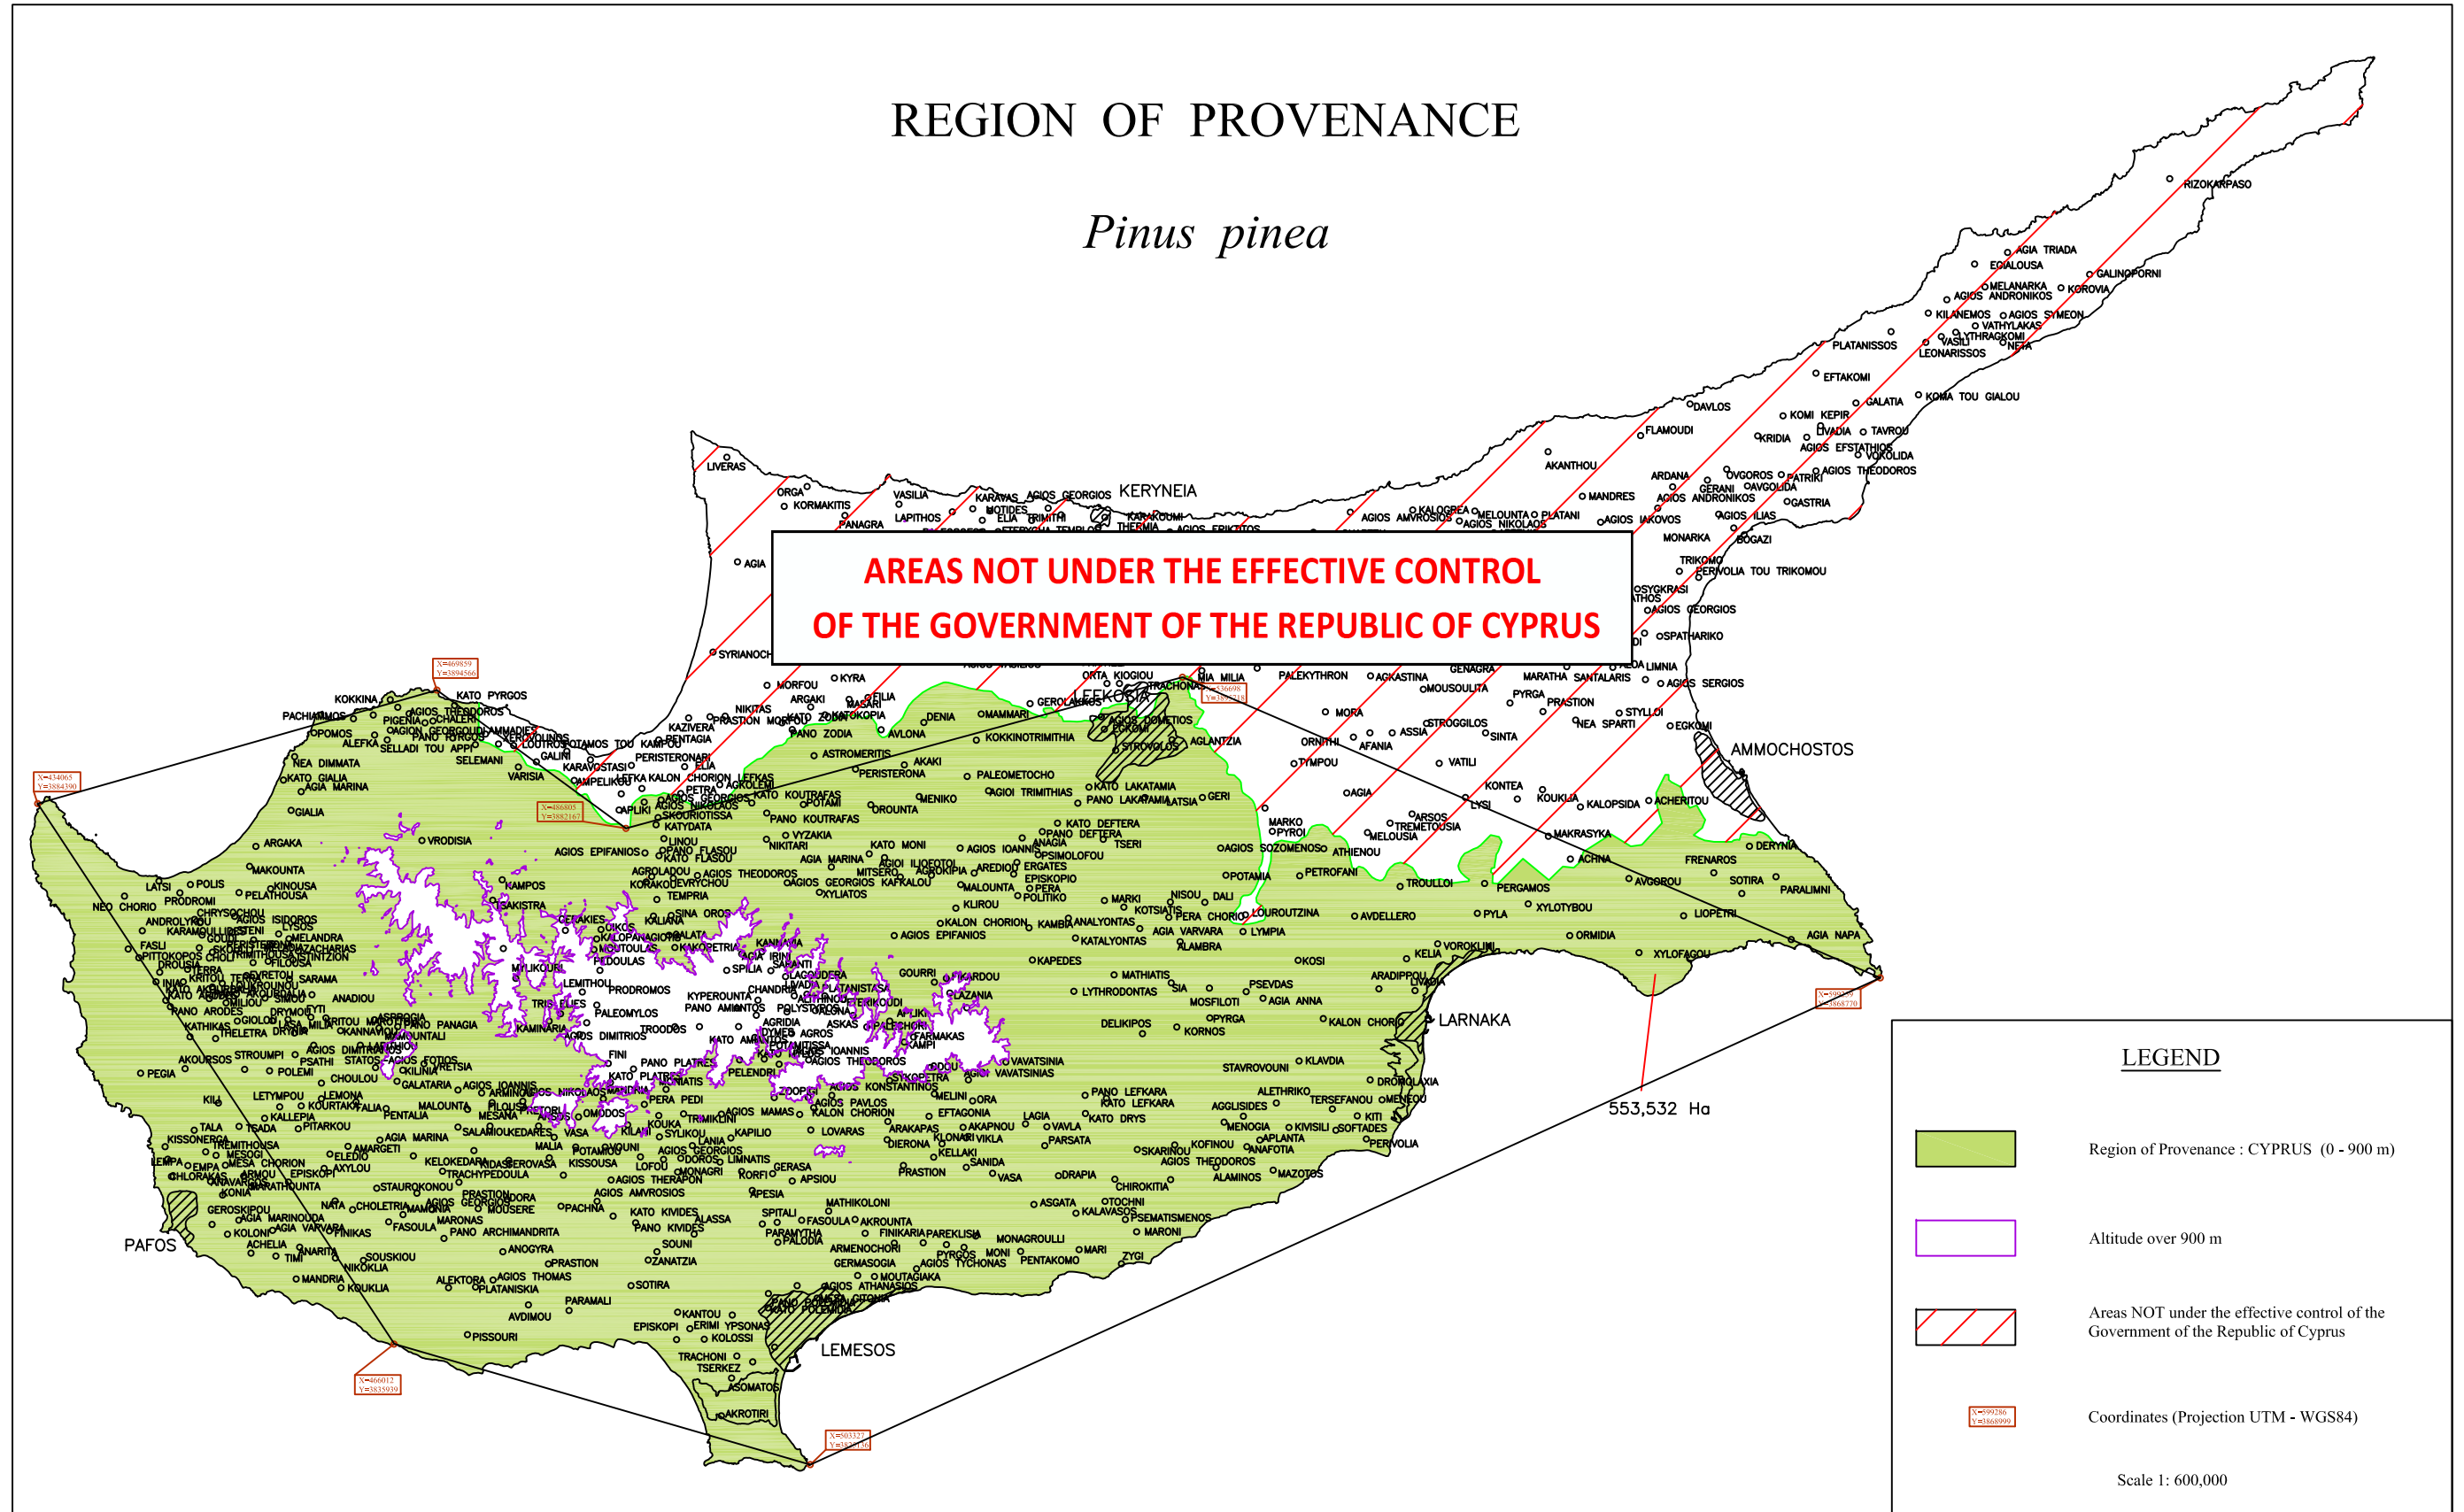

REGION OF PROVENANCE

Pinus brutia

**AREAS NOT UNDER THE EFFECTIVE CONTROL
OF THE GOVERNMENT OF THE REPUBLIC OF CYPRUS**

REGION OF PROVENANCE

Robinia pseudoacacia

**AREAS NOT UNDER THE EFFECTIVE CONTROL
OF THE GOVERNMENT OF THE REPUBLIC OF CYPRUS**

REGION OF PROVENANCE

Populus nigra - Populus alba

REGION OF PROVENANCE

Pinus pinea

**AREAS NOT UNDER THE EFFECTIVE CONTROL
OF THE GOVERNMENT OF THE REPUBLIC OF CYPRUS**

LEGEND

-  Region of Provenance : CYPRUS (0 - 900 m)
-  Altitude over 900 m
-  Areas NOT under the effective control of the Government of the Republic of Cyprus
-  Coordinates (Projection UTM - WGS84)

Scale 1: 600,000

REGION OF PROVENANCE

Pinus nigra

**AREAS NOT UNDER THE EFFECTIVE CONTROL
OF THE GOVERNMENT OF THE REPUBLIC OF CYPRUS**

11,800 Ha

LEGEND

- Region of Provenance : TROODOS (1200 - 1952 m)
- Altitude over 1200 m
- Areas NOT under the effective control of the Government of the Republic of Cyprus
- Coordinates (Projection UTM - WGS 84)

Scale 1: 600,000