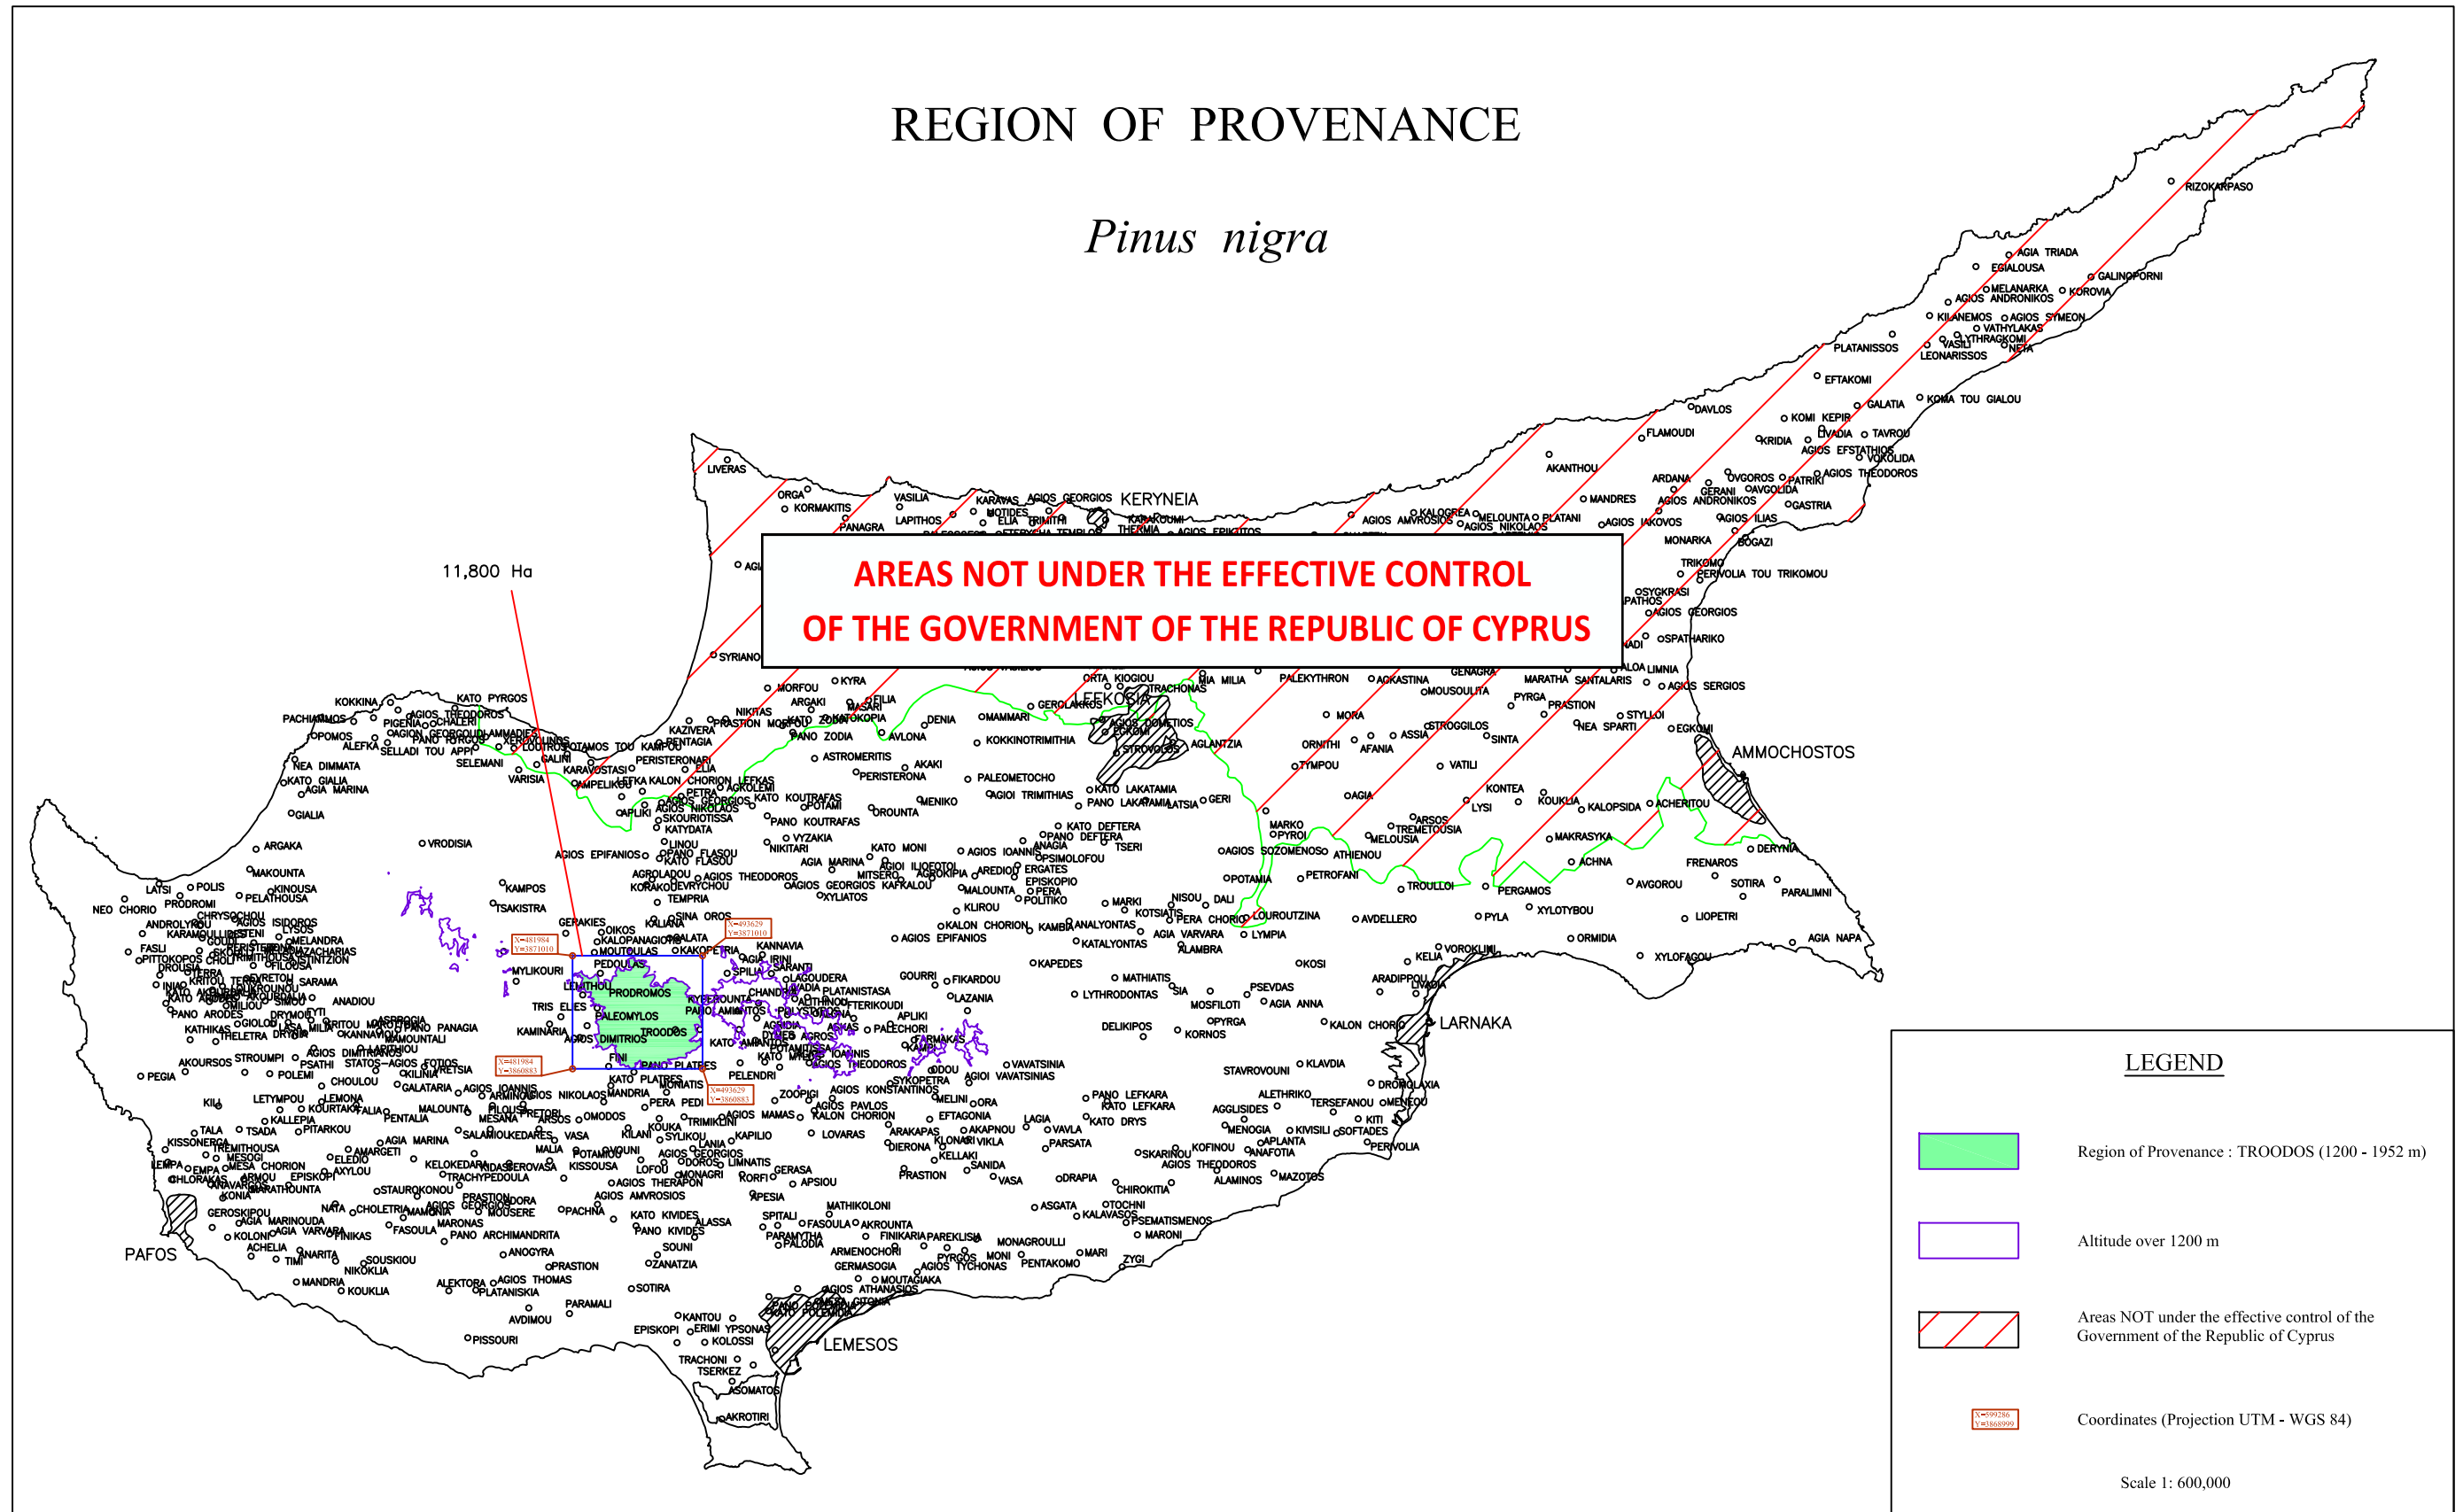

REGION OF PROVENANCE

Pinus brutia

**AREAS NOT UNDER THE EFFECTIVE CONTROL
OF THE GOVERNMENT OF THE REPUBLIC OF CYPRUS**

REGION OF PROVENANCE

Robinia pseudoacacia

**AREAS NOT UNDER THE EFFECTIVE CONTROL
OF THE GOVERNMENT OF THE REPUBLIC OF CYPRUS**

REGION OF PROVENANCE

Populus nigra - Populus alba

REGION OF PROVENANCE

Pinus pinea

**AREAS NOT UNDER THE EFFECTIVE CONTROL
OF THE GOVERNMENT OF THE REPUBLIC OF CYPRUS**

LEGEND

-  Region of Provenance : CYPRUS (0 - 900 m)
-  Altitude over 900 m
-  Areas NOT under the effective control of the Government of the Republic of Cyprus
-  Coordinates (Projection UTM - WGS84)

Scale 1: 600,000

REGION OF PROVENANCE

Pinus nigra

**AREAS NOT UNDER THE EFFECTIVE CONTROL
OF THE GOVERNMENT OF THE REPUBLIC OF CYPRUS**

11,800 Ha

LEGEND

- Region of Provenance : TROODOS (1200 - 1952 m)
- Altitude over 1200 m
- Areas NOT under the effective control of the Government of the Republic of Cyprus
- Coordinates (Projection UTM - WGS 84)

Scale 1: 600,000