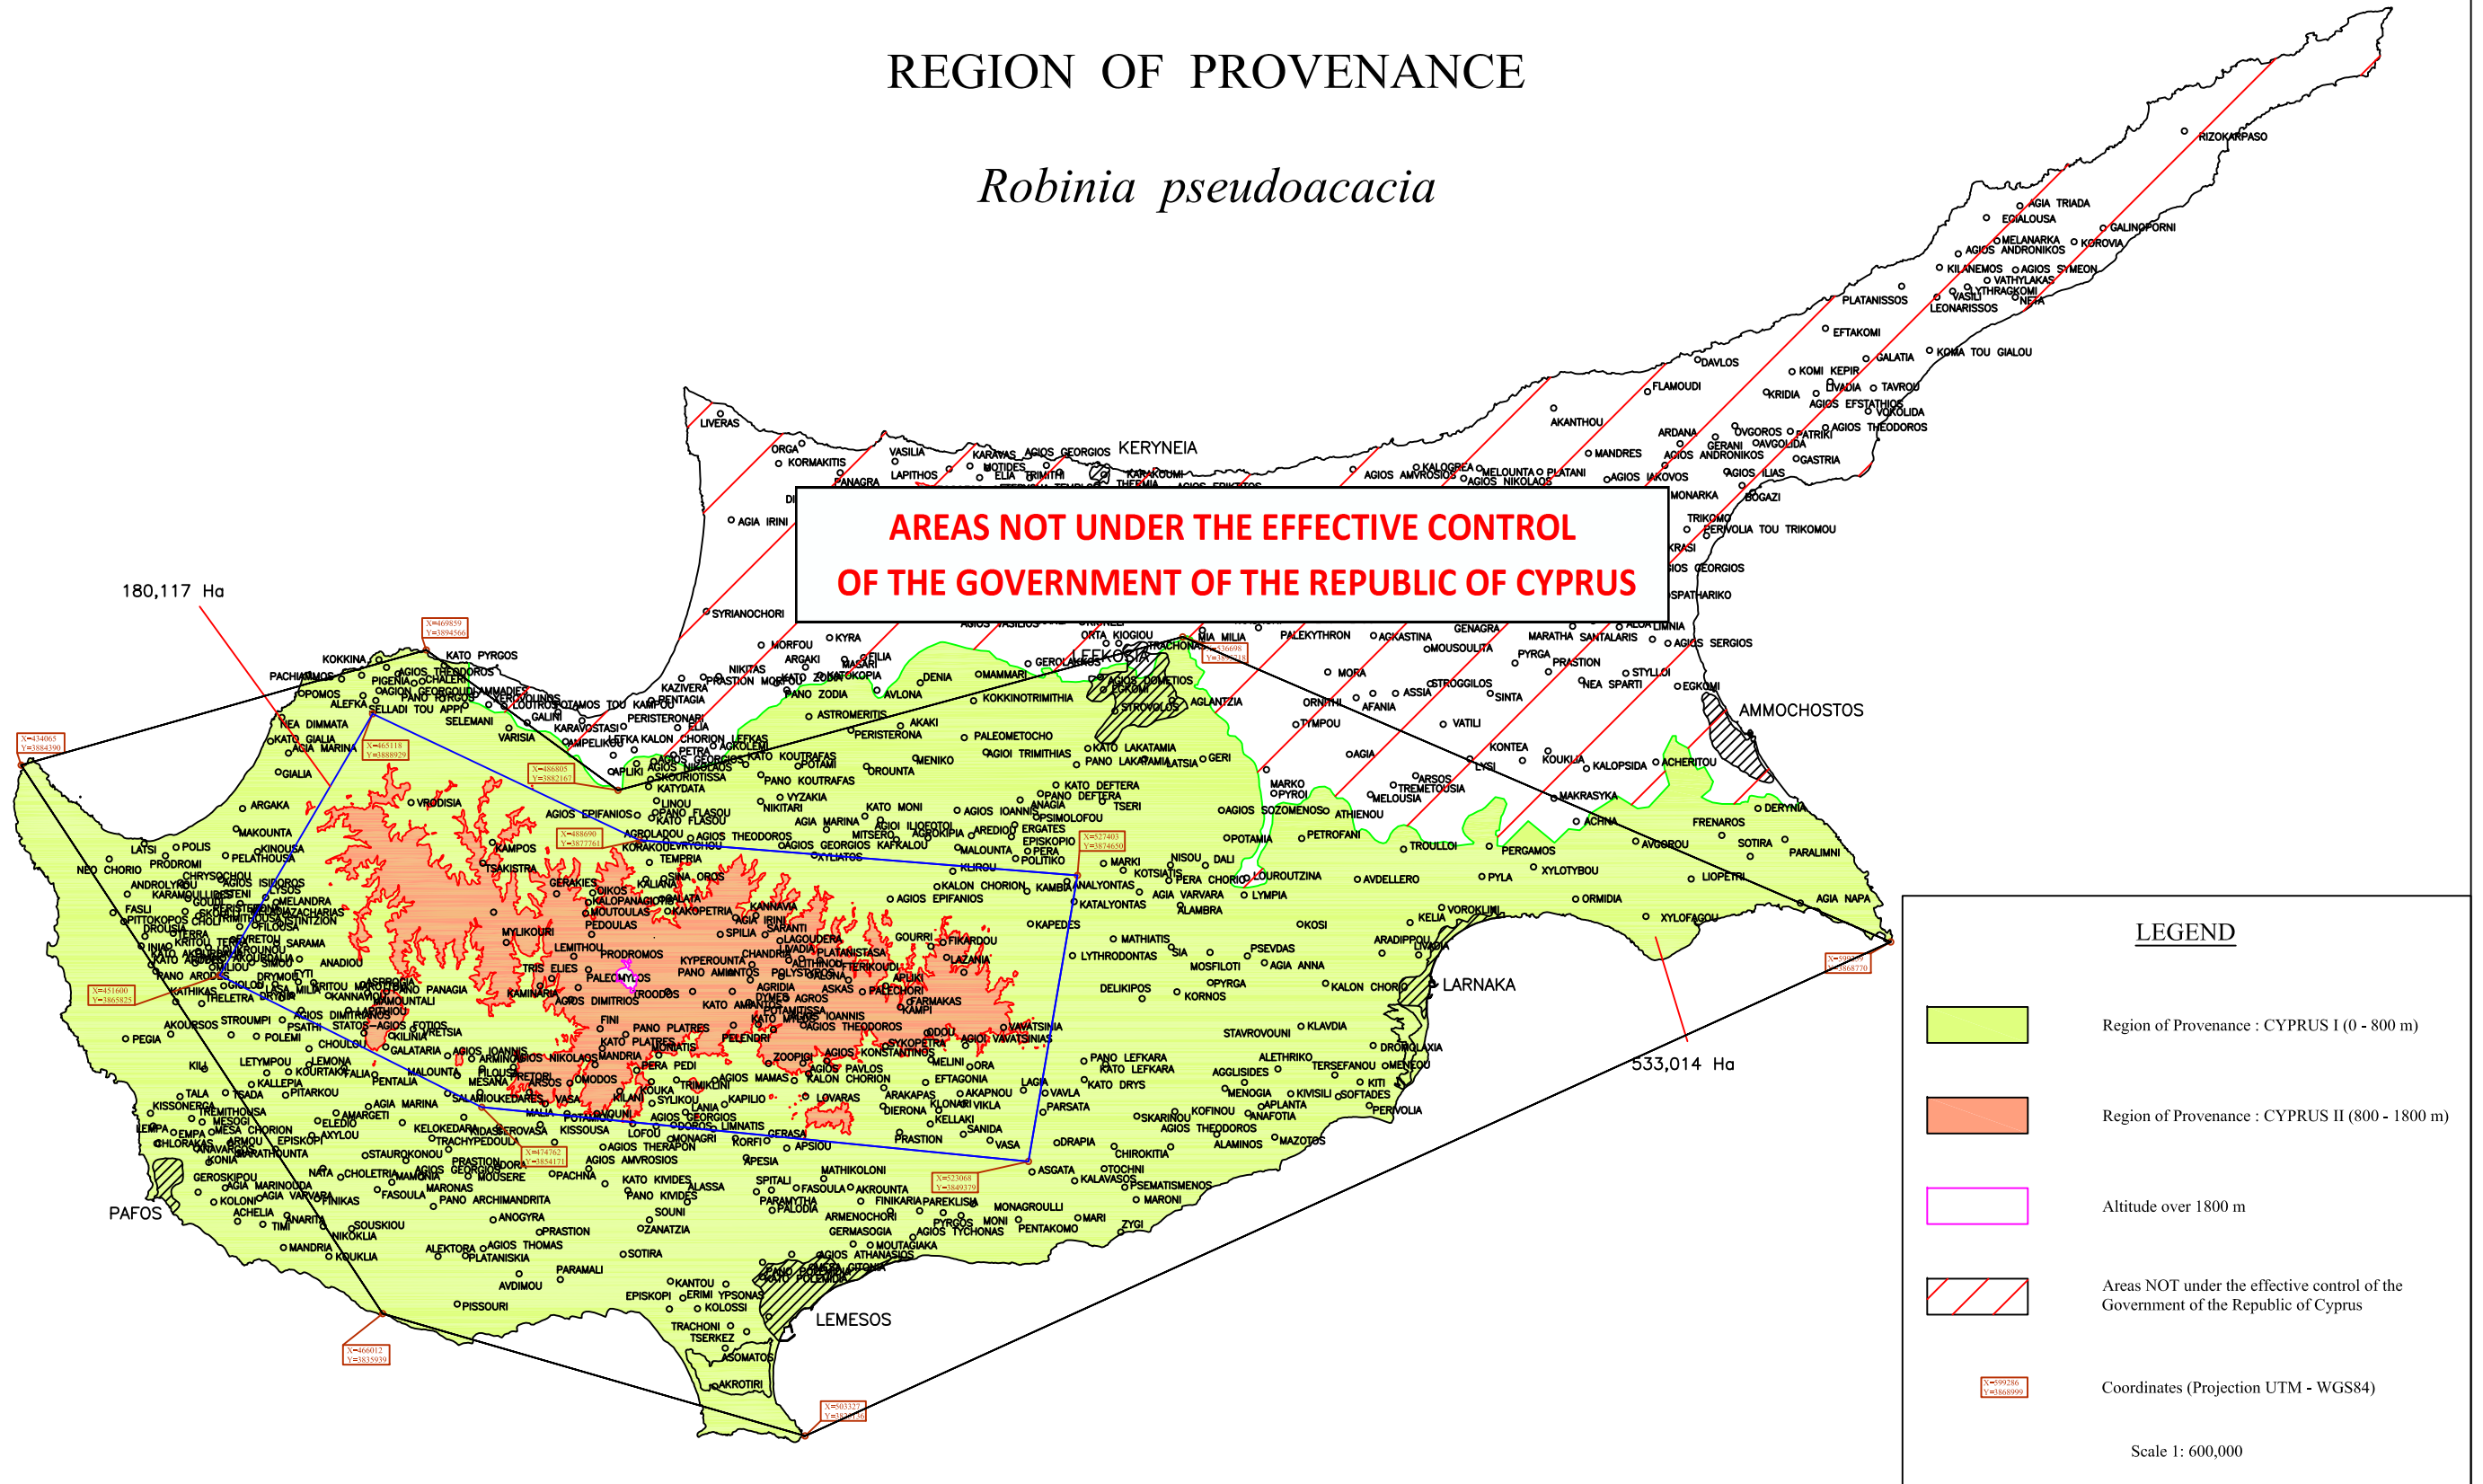

REGION OF PROVENANCE

Pinus brutia

**AREAS NOT UNDER THE EFFECTIVE CONTROL
OF THE GOVERNMENT OF THE REPUBLIC OF CYPRUS**

REGION OF PROVENANCE

Robinia pseudoacacia

**AREAS NOT UNDER THE EFFECTIVE CONTROL
OF THE GOVERNMENT OF THE REPUBLIC OF CYPRUS**

REGION OF PROVENANCE

Populus nigra - Populus alba

REGION OF PROVENANCE

Pinus pinea

**AREAS NOT UNDER THE EFFECTIVE CONTROL
OF THE GOVERNMENT OF THE REPUBLIC OF CYPRUS**

LEGEND

-  Region of Provenance : CYPRUS (0 - 900 m)
-  Altitude over 900 m
-  Areas NOT under the effective control of the Government of the Republic of Cyprus
-  Coordinates (Projection UTM - WGS84)

Scale 1: 600,000

REGION OF PROVENANCE

Pinus nigra

**AREAS NOT UNDER THE EFFECTIVE CONTROL
OF THE GOVERNMENT OF THE REPUBLIC OF CYPRUS**

11,800 Ha

LEGEND

- Region of Provenance : TROODOS (1200 - 1952 m)
- Altitude over 1200 m
- Areas NOT under the effective control of the Government of the Republic of Cyprus
- Coordinates (Projection UTM - WGS 84)